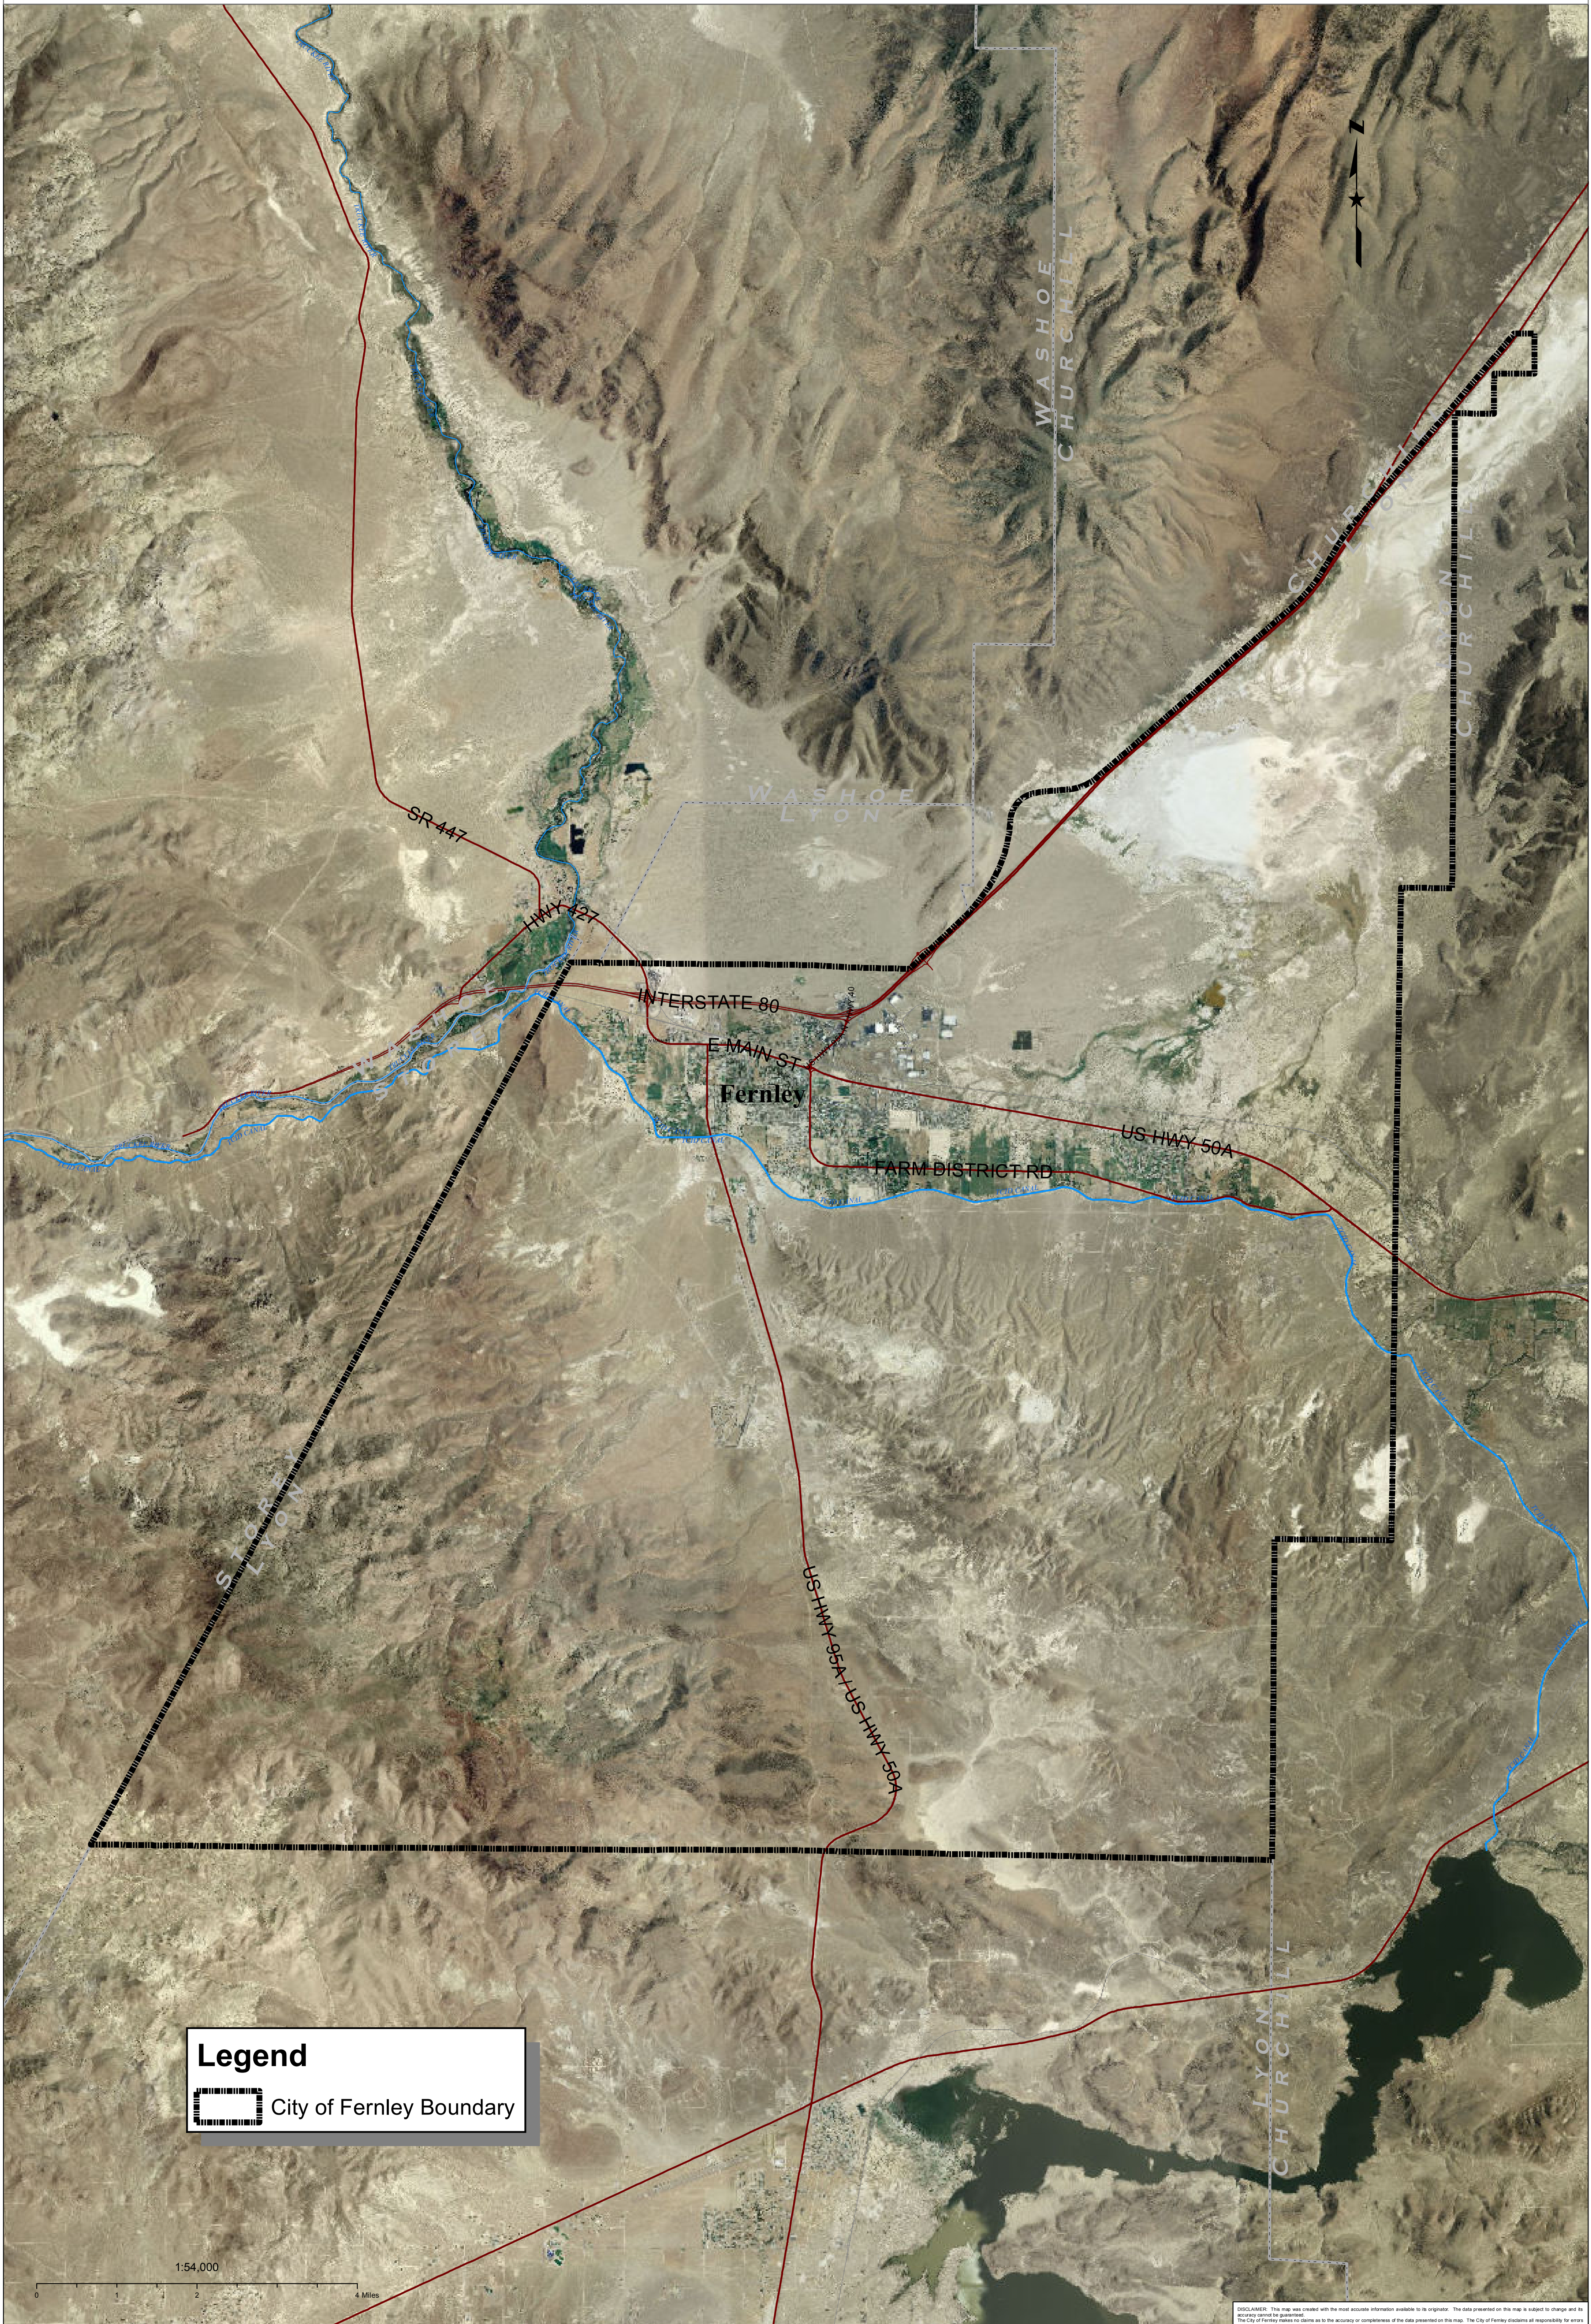

City of Fernley Boundary

Road Mileposts near City boundary (provided by NDOT)

Legend

City of Fernley Boundary

1:54,000
0 1 2 4 Miles